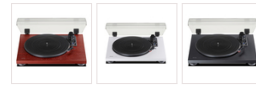

## TN-180BT Bluetooth Turntable, Cherry

156294

SRP 199,00 €

3-speed Analog Turntable with Phono EQ and Bluetooth

Kleur

Designed for music enthusiasts, the belt-drive motor ensures a clearer sound than direct-drive DJ players, while selectable outputs, Phono, Line or Bluetooth allow you to connect any type of amplifiers, powered speakers or Bluetooth devices.

Unlike many budget turntables, the TN-180BT employs a single wooden board cabinet with high-density MDF to dampen vibrations and provide clearer and richer sound.

For music lovers who have been collecting vinyl records for decades or those just starting out, TEAC's TN-180BT delivers the true sound of vinyl records.

### Main features

- 3-speed Belt-drive turntable supporting 33/45/78 rpm
- Built-in Bluetooth transmitter to BT speakers or headphones
- Built-in Phono equalizing amplifier and Phono and Line outputs
- High-density MDF cabinet for improved resonance reduction
- Sleek design in black, white or cherry finish
- Auto-return and manual arm lifter